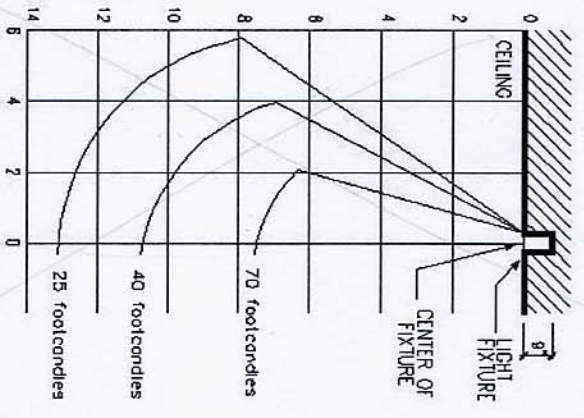

To return to the Vignette Index, click on the Index button at the top of the screen. To go to the work screen, press the space bar.

Lighting Diagrams

RECESSED FLUORESCENT
FIXTURE
(GRID UNITS IN FEET)

DISTRIBUTION IS THE SAME FOR SIDES AND ENDS OF FIXTURES

RECESSED INCANDESCENT
FIXTURE
(GRID UNITS IN FEET)